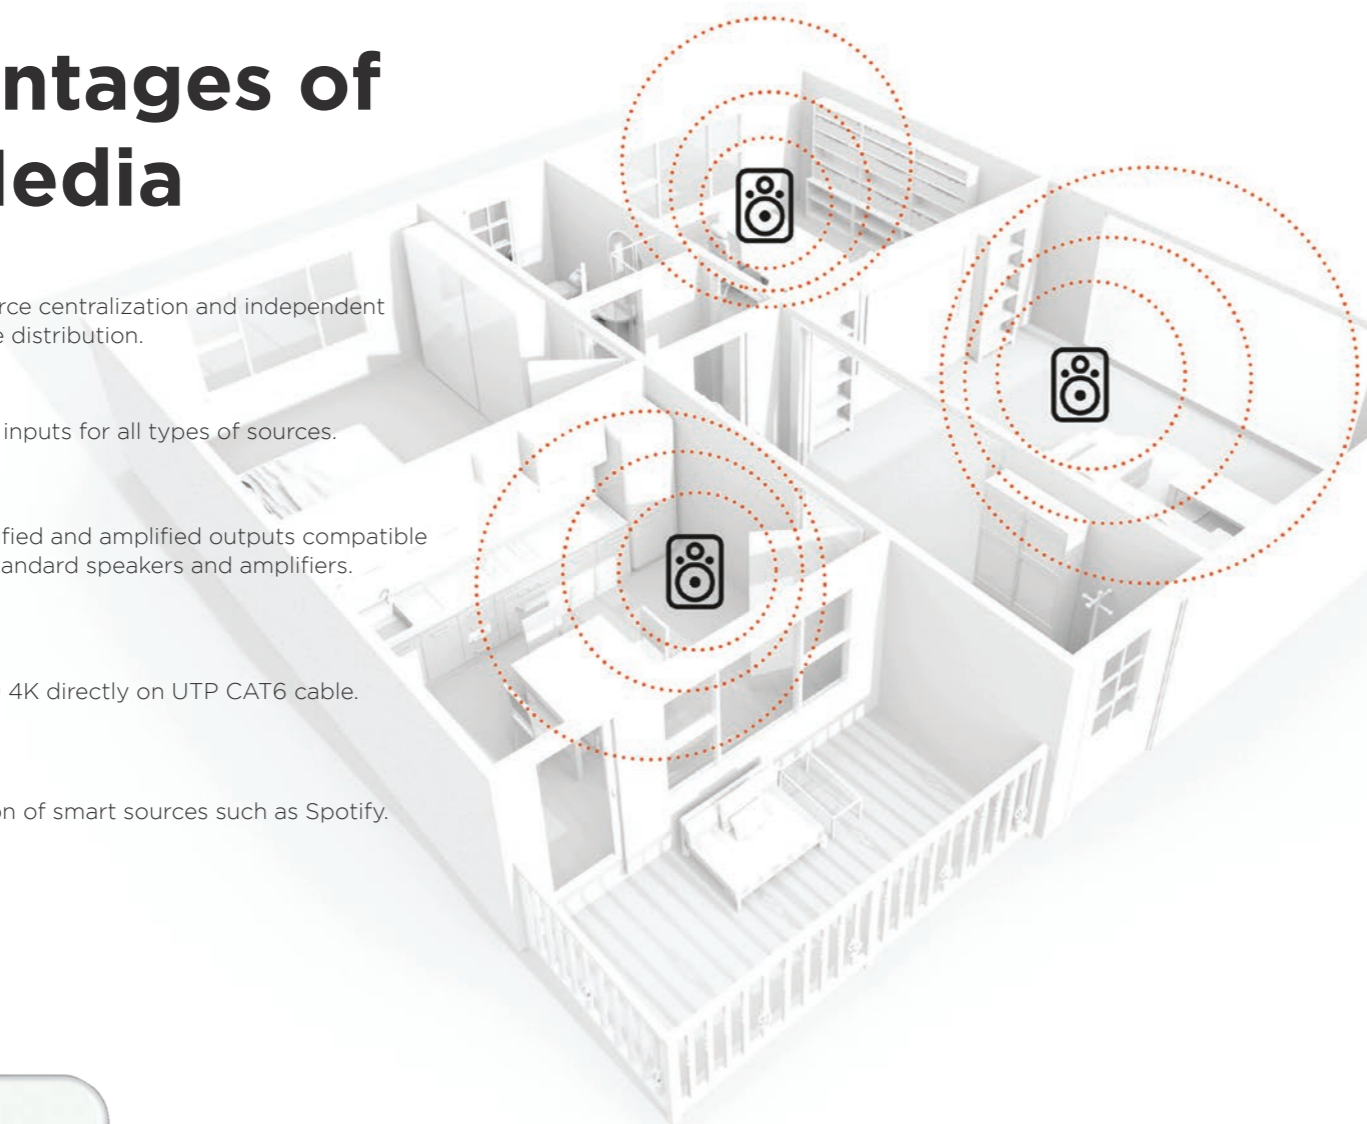

Advantages of DO.Media

- ✓ Multi-source centralization and independent multizone distribution.
- ✓ Standard inputs for all types of sources.
- ✓ Pre-amplified and amplified outputs compatible with all standard speakers and amplifiers.
- ✓ Video HD 4K directly on UTP CAT6 cable.
- ✓ Integration of smart sources such as Spotify.

Multizone and multisource audio amplifiers

For the simultaneous distribution of several audio sources in one or more independent zones of a building.

- ✓ The signals from a multimedia source (CD, Bluetooth receiver, iPad, Spotify player, etc.) can be distributed in different areas or pre-amplified, fed into a dedicated amplifier, or already amplified to be connected directly to a speaker (4 and 8 ohms).
- ✓ The source and volume of each area can be controlled and managed either by the DOVIT interface (DO.Touch/DO.App), or through fitted mini-control boards.

DO-TU-MTXA816S 8-input 6-output audio matrix (two outputs per zone: 1 pre-amplified and 1 amplified 10 W RMS).

DO-TU-MTXAE816S Extension DM-TU-MTXA816S, 6 outputs (two outputs per zone: 1 pre-amplified and 1 amplified 10 W RMS).

Multizone and multisource audio-video systems

For the simultaneous distribution of different multimedia sources (audio and video) in high definition in one or more zones of a building.

- ✓ No compression or loss of quality (in full HD, 3D, 4K), using CAT6 or HDMI cables.
- ✓ Compatible with HDCP protection standards.
- ✓ Distribution to standard HDBaseT protocol.
- ✓ Automatic management of IR controls for each source and each zone.

DM-AT-PRO3HD44M Full HD audio/video matrix and 3D 4 x 4.

DM-AT-PRO2HD88M Full HD audio/video matrix and 3D 8 x 8.

DM-AT-PRO3HDREC DABT CAT5/6/7 signal receiver. Extends HDMI and DVI signals.

DM-AT-PRO2HD1616M-RX DABT CAT5/6/7 signal receiver. Extends HDMI signals to 100 metres away in 1080p or 1920 x 1200 with a separate decoded audio channel for the external Dolby input.

DM-MX-0404-HDBT-H2-KIT 4x4 audio/video matrix, 4K HDCP, PoH (Power-over-HDBaseT), HDMI via HDBaseT. The KIT includes 4 HDBaseT receivers with integrated bidirectional IR and 10Mbit/s network on CAT5/6/7 cables.

DM-MX-0606-HDBT-H2 6x6 audio/video matrix, 4K HDCP, PoH (Power-over-HDBaseT), HDMI via HDBaseT.

DM-RX-70-4K HDBaseT receiver on CAT5/6/7 cables up to 100 m, 1080p, Ethernet 70 m, 4K, 10/100 Mbit/s & bidirectional TX/RX IR, PoH (Power-over-HDBaseT).

Multimedia sources, controllers and storage

Range of products dedicated to one-stop management and control of various types of sources and content.

- ✓ DO.Media sources can receive and reproduce streamed content from smartphones and tablets connected to the network, via support for DLNA, AirPlay or apps such as Spotify.
- ✓ Each source, whether from a DOVIT system or not, can be controlled from DO.Control using IR, UDP, TCP and RS-232-type accessories.

DO.MEDIA-RD Multimedia catalogue and audio reader KODI or Spotify included.

DO.MEDIA-500RDM Multimedia catalogue and audio reader KODI or Spotify included. With 500 GB HDD.

DM-PJK-BT Bluetooth receiver module and analogue socket including a fitted installation kit.

DM-SRC-APLAY Apple Airplay receiver module with analogue output.